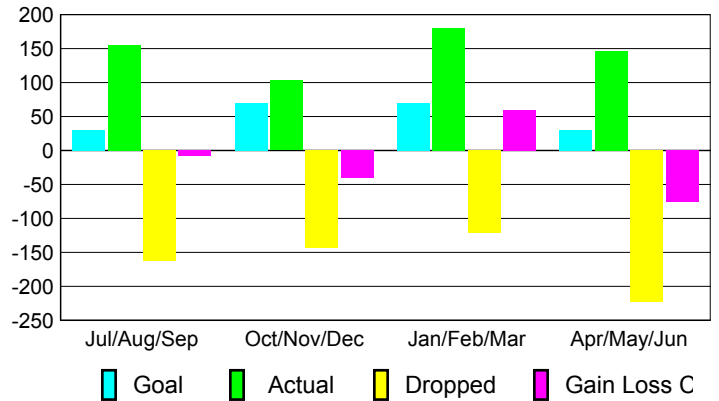

Membership Results 2008-2009

Goal, New, Dropped, Gain/Loss

Comparison of Membership Gain/Loss

Current Year Compared to the Previous Year