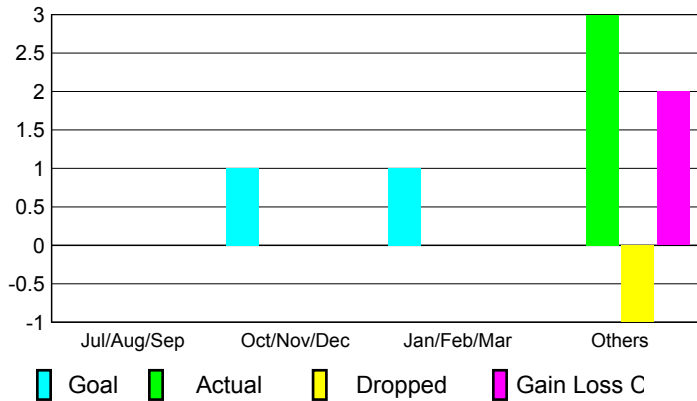

2008-2009 GMT Quarterly Report for District (or Undistricted) **District 354 E**

GMT: **BYEONG-DEOK KIM**

Location: **REPUBLIC OF KOREA**

GMT CA: **5**

CLUBS

Club Results 2008-2009

Clubs 2007-2008

Month	New Club Goal	Actual New Clubs	Actual Dropped Clubs	Gain/Loss of Clubs	Gain/Loss of Clubs
Jul/Aug/Sep	0	0	0	0	0
Oct/Nov/Dec	1	0	0	0	0
Jan/Feb/Mar	1	0	0	0	0
Apr/May/June	0	3	-1	2	0
Totals	2	3	-1	2	0

Club Results 2008-2009

Goal, New, Dropped, Gain/Loss

Comparison of Club Gain/Loss

Current Year Compared to the Previous Year