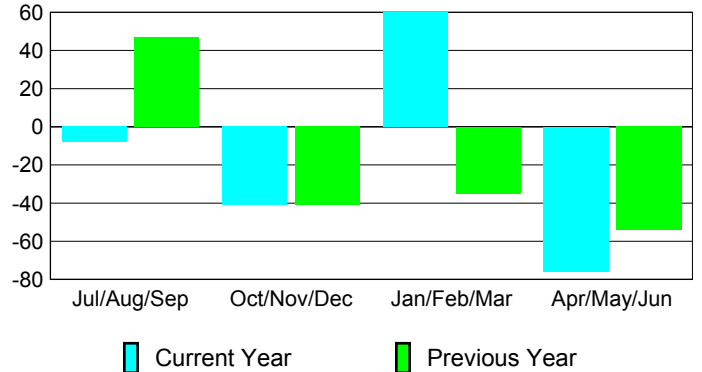

Gender Comparison 2008-2009

Male

Female